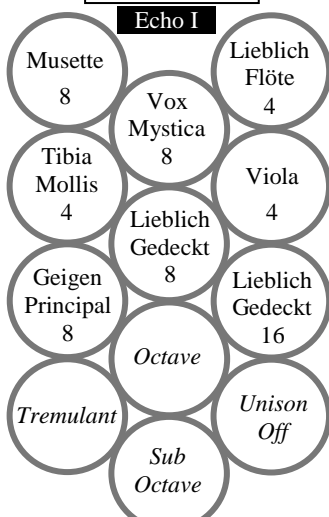

SWELL

SCHANTZ ORGAN COMPANY
ORRVILLE, OHIO - USA
2001

ECHO

[Generals Level]

001

01

[Generals Sequencer]

PEDAL

[Indicator lights]

[green]

wind

[white]

exp. altered

[blue]

[piston]

1929 ventil

[Bracketed text not on console]

The new console does not differentiate the 1929 stops, but for interest they are indicated here by a bold circle.

- Drawer under Desk left**
(on Mobile console):
- Divs Lock & Gens Lock
 - Div Levels Switch (8)
 - Gen Levels (128) / Cresc (4)
 - Gens Sequencer (List)