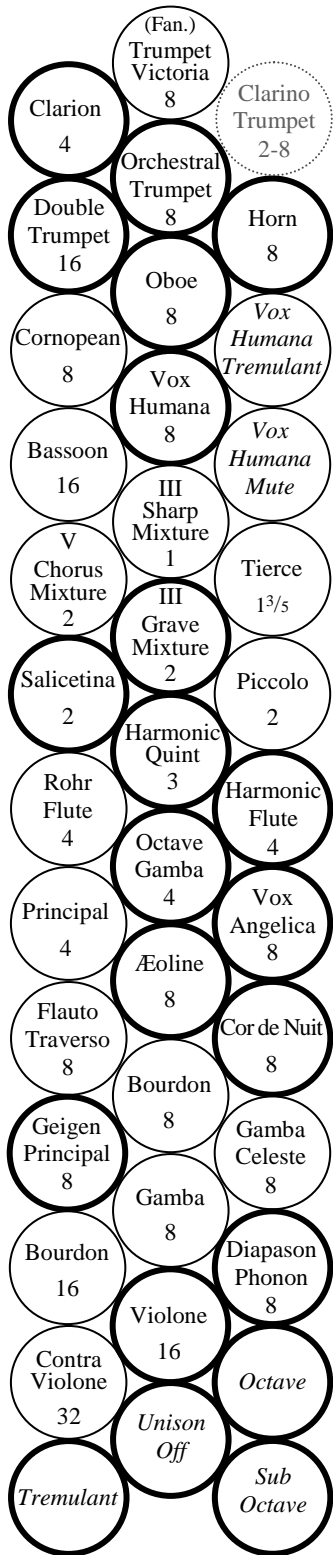

SWELL

SCHANTZ ORGAN COMPANY
ORRVILLE, OHIO - USA
2001

ECHO

[Generals Level]

001

01

[Generals Sequencer]

PEDAL

[Indicator lights]

[green]

wind

[white]

exp. altered

[blue]

[piston]

1929 ventil

[Bracketed text not on console]

The new console does not differentiate the 1929 stops, but for interest they are indicated here by a bold circle.

- Drawer under Desk left**
(on Mobile console):
- Divs Lock & Gens Lock
 - Div Levels Switch (8)
 - Gen Levels (128) / Cresc (4)
 - Gens Sequencer (List)