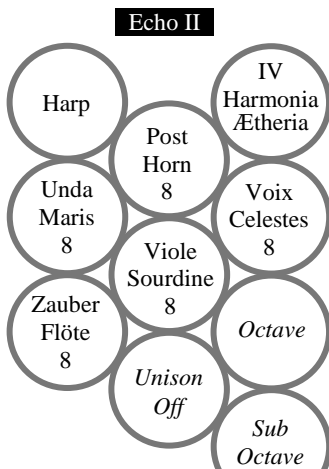

SWELL

SCHANTZ ORGAN COMPANY
ORRVILLE, OHIO - USA
2001

ECHO

[Generals Level]

001

01

[Generals Sequencer]

PEDAL

[Indicator lights]

[green]

wind

[white]

exp. altered

[blue]

[piston]

1929 ventil

[Bracketed text not on console]

The new console does not differentiate the 1929 stops, but for interest they are indicated here by a bold circle.

- Drawer under Desk left**
(on Mobile console):
- Divs Lock & Gens Lock
 - Div Levels Switch (8)
 - Gen Levels (128) / Cresc (4)
 - Gens Sequencer (List)