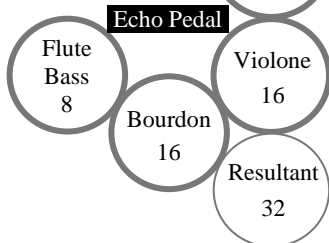

SWELL

SCHANTZ ORGAN COMPANY
ORRVILLE, OHIO - USA
2001

ECHO

[Generals Level]

001

01

[Generals Sequencer]

PEDAL

[Indicator lights]

[green]

wind

[white]

exp. altered

[blue]

[piston]

1929 ventil

[Bracketed text not on console]

The new console does not differentiate the 1929 stops, but for interest they are indicated here by a bold circle.

- Drawer under Desk left**
(on Mobile console):
- Divs Lock & Gens Lock
 - Div Levels Switch (8)
 - Gen Levels (128) / Cresc (4)
 - Gens Sequencer (List)